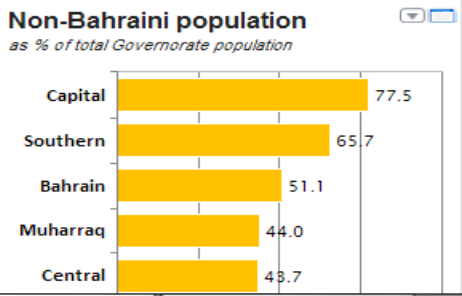

Enter search query here

Population, Area and Density

2011

	Population, thousands	Area, Sq. Km	Population density
Bahrain	1,195.0	767.3	1,557.5
Central	314.7	84.9	3,706.5
Capital	296.4	38.4	7,725.5
Northern	273.1	143.2	1,906.9
Muharraq	188.6	61.8	3,050.7
Southern	100.4	438.9	228.7