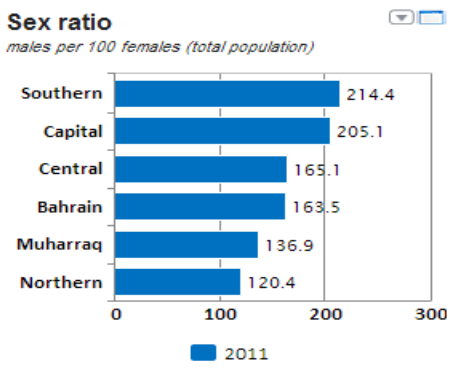

Enter search query here

Population, Area and Density

2011

	Population, thousands	Area, Sq. Km	Population density
Bahrain	1,195.0	767.3	1,557.5
Central	314.7	84.9	3,706.5
Capital	296.4	38.4	7,725.5
Northern	273.1	143.2	1,906.9
Muharraq	188.6	61.8	3,050.7
Southern	100.4	438.9	228.7