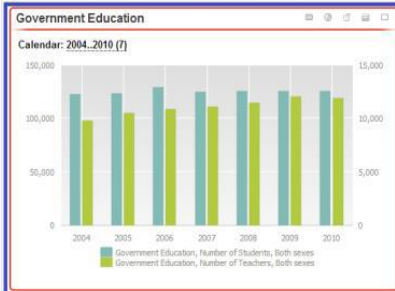

CIO's Philosophy

Open Data

No of visits till end of
March 2014

5,549,998

Dashboards

- Education
- Demography

Enter search query here

Population, Area and Density