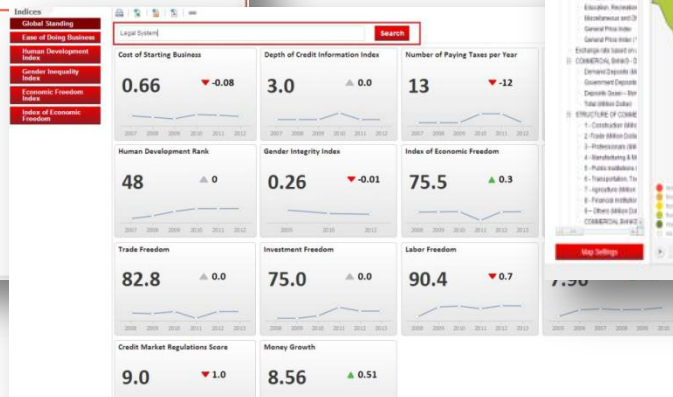

CIO's Philosophy

Open Data

No of visits till end of
March 2014

5,549,998

Dashboards

- Education
- Demography

Enter search query here

Population, Area and Density