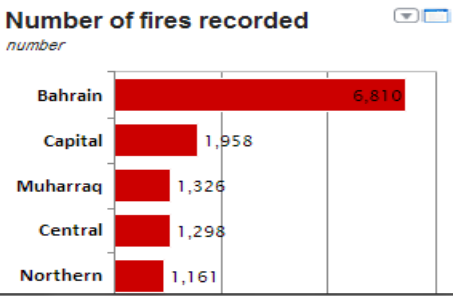

Enter search query here

Population, Area and Density

2011

	Population, thousands	Area, Sq. Km	Population density
Bahrain	1,195.0	767.3	1,557.5
Central	314.7	84.9	3,706.5
Capital	296.4	38.4	7,725.5
Northern	273.1	143.2	1,906.9
Muharraq	188.6	61.8	3,050.7
Southern	100.4	438.9	228.7