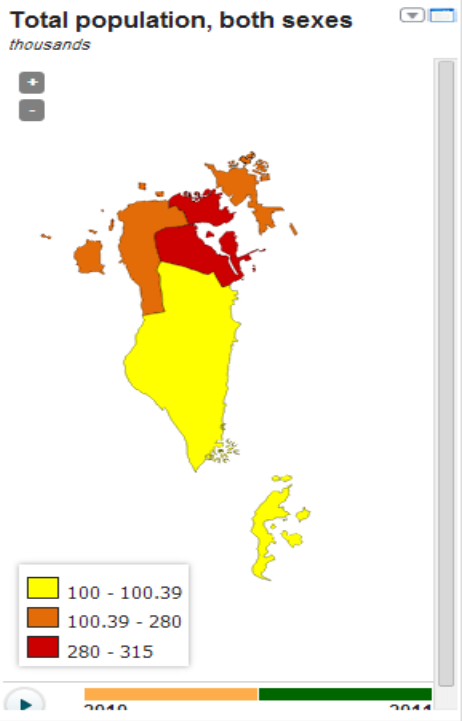

CIO's Philosophy

Open Data

No of visits till end of
March 2014

5,549,998

Dashboards

- Education
- Demography

Enter search query here

Population, Area and Density

2011

	Population, thousands	Area, Sq. Km	Population density
Bahrain	1,195.0	767.3	1,557.5
Central	314.7	84.9	3,706.5
Capital	296.4	38.4	7,725.5
Northern	273.1	143.2	1,906.9
Muharraq	188.6	61.8	3,050.7
Southern	100.4	438.9	228.7