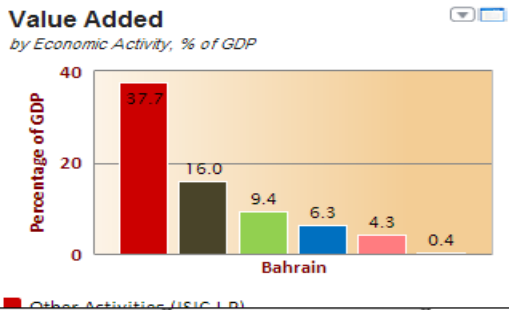

Enter search query here

Population, Area and Density

2011

	Population, thousands	Area, Sq. Km	Population density
Bahrain	1,195.0	767.3	1,557.5
Central	314.7	84.9	3,706.5
Capital	296.4	38.4	7,725.5
Northern	273.1	143.2	1,906.9
Muharraq	188.6	61.8	3,050.7
Southern	100.4	438.9	228.7