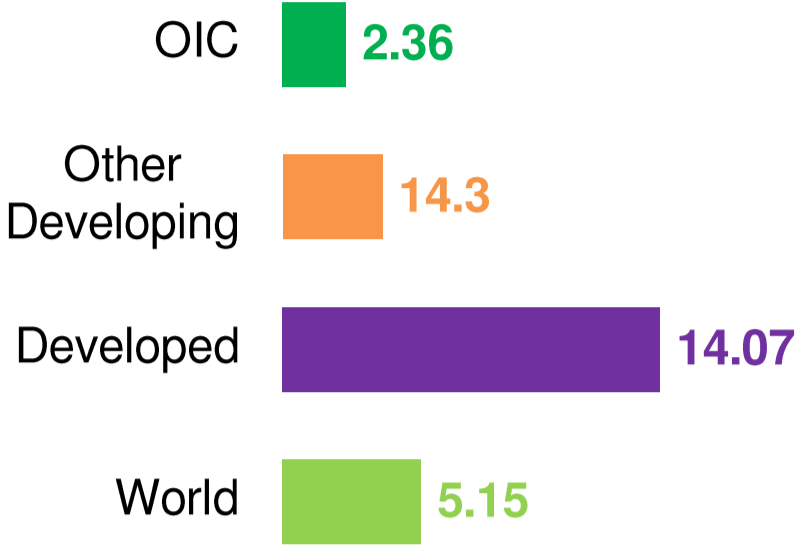

OIC INFOGRAPHICS SERIES

TRANSPORTATION

Road Transportation

ROAD NETWORK DENSITY POPULATION

Road Length (km) per 1000 people