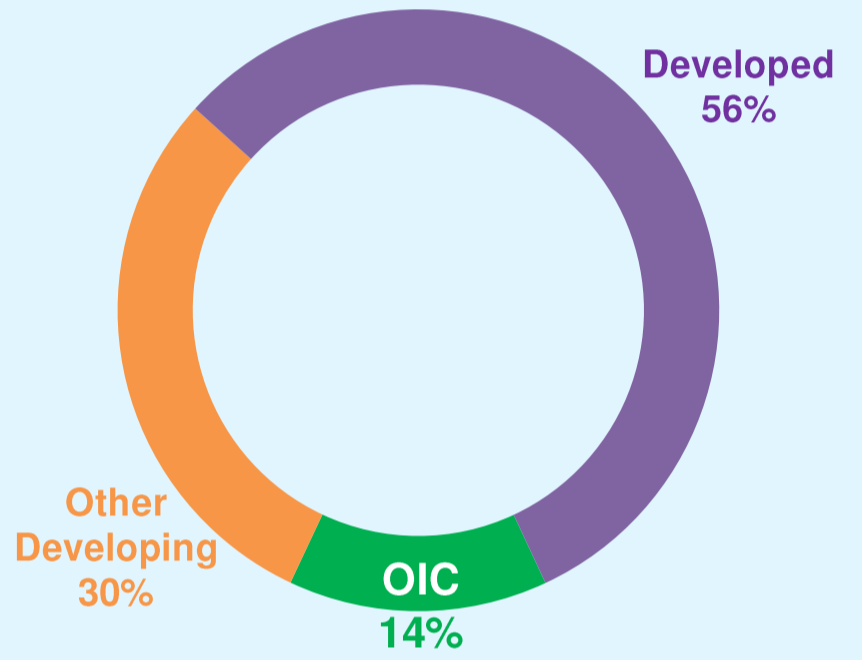

PASSENGERS CARRIED